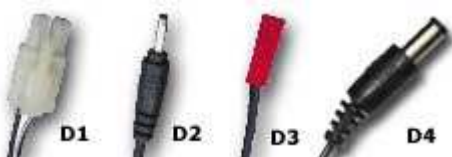

- Connect to AC power : RED
- With load : RED

8. Mechanical Characteristics

- Size : 80*53*35 (L*W*H, mm)
- Weight: 70g
- AC plug and DC connector can be customized upon your requirements

Customized DC connector is available.